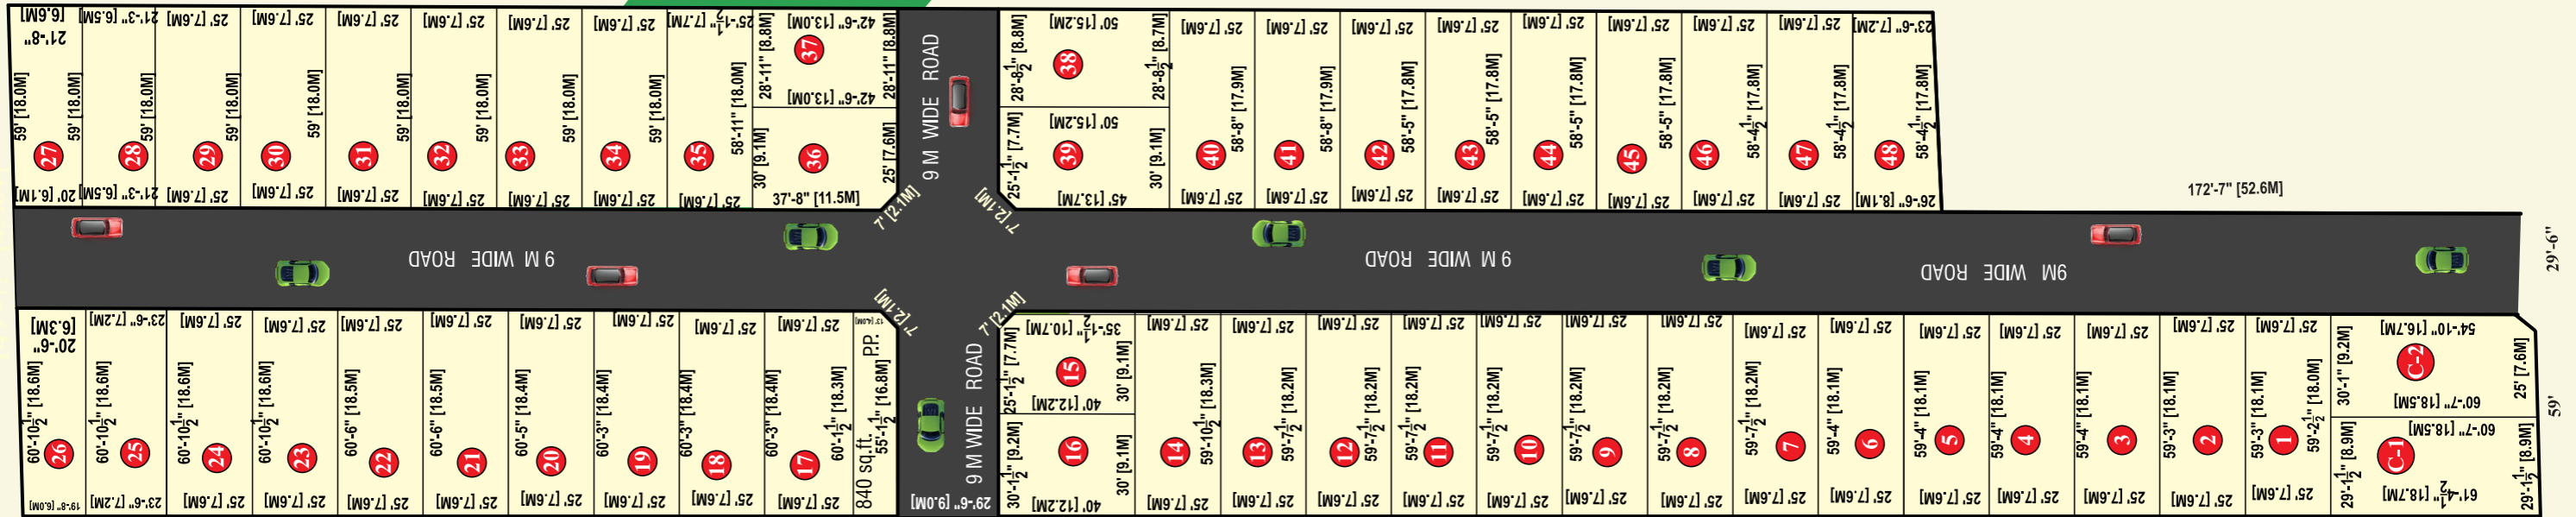

VGK 
Green City
AGARAM THEN
NEAR EAST TAMBARAM

BLISSFUL LIVING PLOTS
STARTS HERE !
FROM

Rs. **33**

LAKHS
ONWARDS

LAYOUT PLAN & AREA STATEMENT

DISTANCE

Tamparam Velachery Main Road 6.9 Km
 Tamparam Railway Station 8 Km