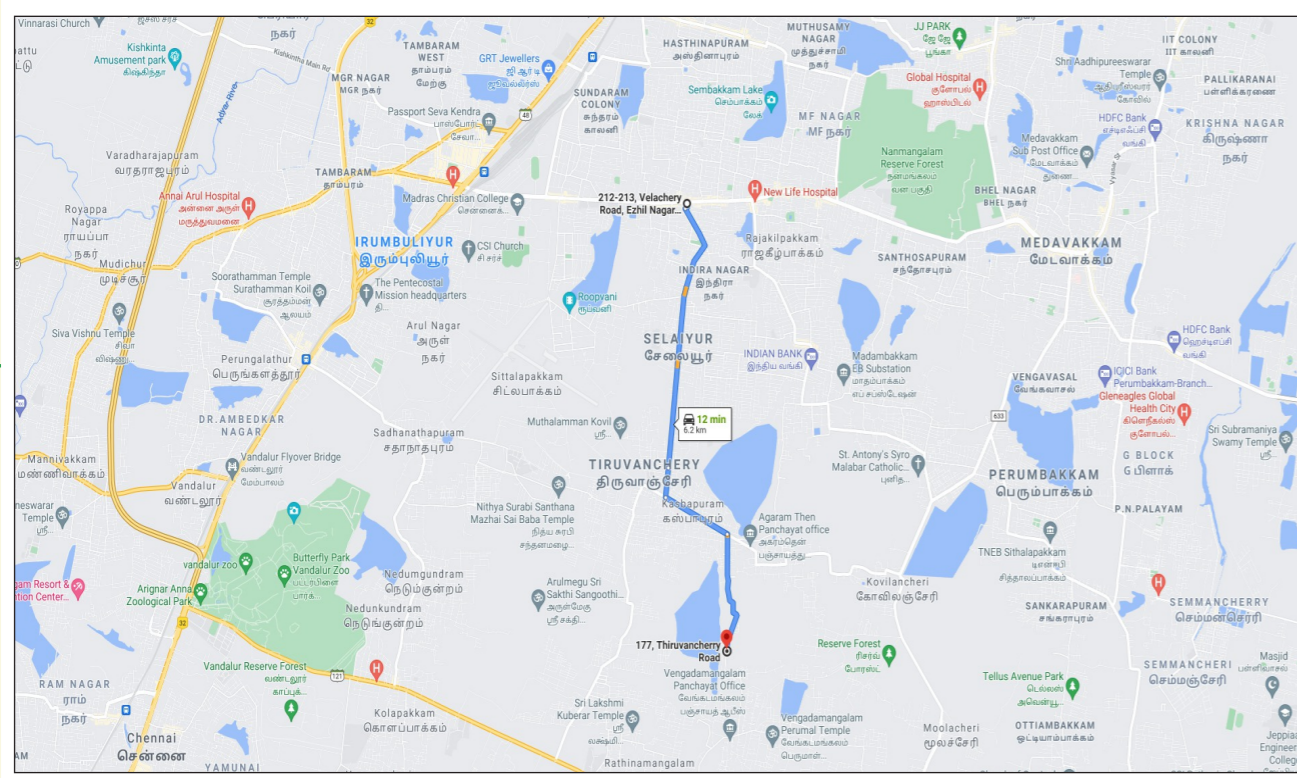

KEY MAP

Ongoing Projects

VGK SRI SAI ENCLAVE

PLOTS @ OLD PERUNGALATHUR
NEAR WEST TAMBARAM

CONTACT : 78710 23456

No.25, Second Floor, B.R. Complex,
Duraisamy Reddy Street, West Tambaram,
Chennai - 600 045.

email : vgkbuilders@yahoo.com
web : www.vgkbuilders.com